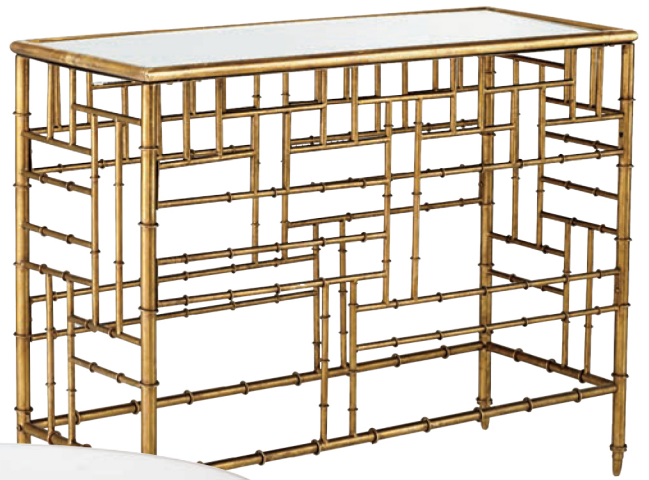

ARTISTIC OUTBURST
An abstract piece of decoration quickly jazzes up your home. Brass Kaleidoscope, 6-inch, \$1,595, KellyWearstler.com

COLONIAL SLEEK
British Colonial style meets bamboo, mirrored top and an antique finish; this is hybrid design at its best. Brass "Bamboo" console, \$669, NeimanMarcus.com

registry trends

top brass

Brass-colored items are a must-add for your registry. BY EUSTACIA HUEN

ELEGANT SIPS
Drink like it's a royal tea service. Rosenthal Meets Versace, Vanity La Dorée cup and saucer, \$270, Rosenthal USA, (212) 696-1846

REFINED BREW
Enjoy a cup of coffee (or two) and imagine yourself in the City of Light. Eileen French-press coffeemaker, \$60, Bodum.com

PRACTICALLY POSH
A sleek receptacle for toothbrushes with a metallic edge. Threshold brass toothbrush holder, \$10, Target.com